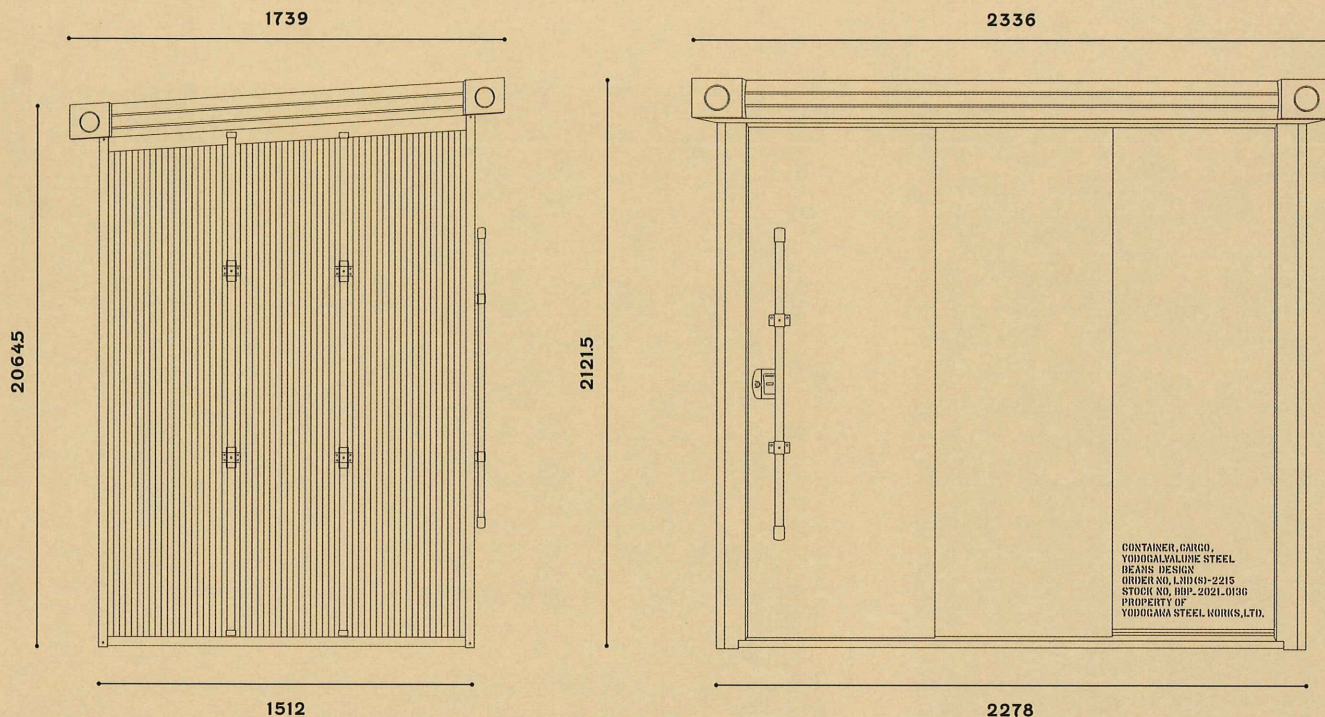

SIDE STYLE

FRONT STYLE

CONTAINER, CARGO,  
YODOGALVALUME STEEL  
BEAMS DESIGN  
ORDER NO. LMD(S)-2215  
STOCK NO. BBP\_2021\_0136  
PROPERTY OF  
YODOGARA STEEL WORKS, LTD.

## SIZE SPEC

- ・有効開口寸法：幅1288mm × 高さ1914mm
- ・有効室内寸法：幅2119mm × 高さ2030 (1920) mm × 奥行1336.5mm
- ・床面積：3.35 m<sup>2</sup>(1.01 坪)